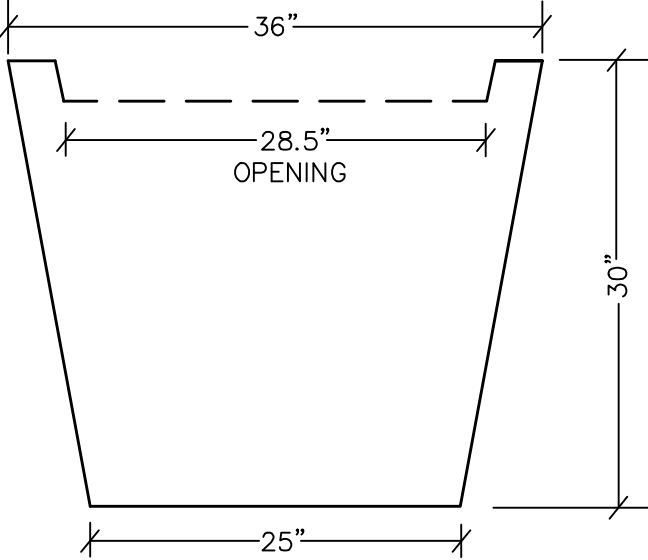

CAIRO PLANTER  
MODEL NUMBER 1K-3630

TOP VIEW

SIDE VIEW